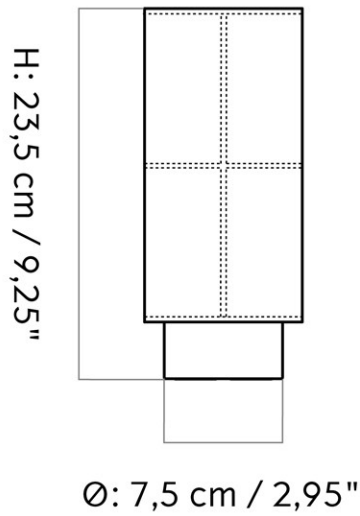

Audo

HASHIRA PORTABLE LAMP Designed by *Norm Architects*

DESCRIPTION The Hashira Portable Lamp features a handmade linen shade, an ash base, and is dimmable.

SKU	71204-001149	COUNTRY OF ORIGIN	China
EAN	5709262125173	MATERIALS	PS Plastic, Powder Coated Steel, Raw Linen
COUNTRY VERSION	EU / US / UK / CN	TESTS & CERTIFICATIONS	EMC CE Certified ETL certified
FINISH	Textile, Raw	CO2e	14.2 Kg
DESIGNER	Norm Architects	WARRANTY	2 years (Download)
DESIGN YEAR	2022	CARE INSTRUCTIONS	Care instructions Finish
PRODUCT TYPE	Table Lamp - Portable		
ENVIRONMENT	Indoor		

Audo

HASHIRA PORTABLE LAMP Designed by *Norm Architects*

TECHNICAL SPECIFICATIONS

DIMENSIONS	Product Height: 9.25 " Product Width: 3.94 " Product Depth: 3.94 " Product Diameter - Ø: 3.94 "	LIGHT SOURCE	1 x Replaceable LED 5 V Max 2.5 watt
NET WEIGHT	0.844 Lb	BATTERY LIFETIME	100% 11 hr 50% 16 hr 25% 45 hr
GROSS WEIGHT	1.585 Lb	INCLUDED BULB	1 x Replaceable LED 2.5 W 2700 K 60 lm CRI: Ra > 80 Dimmable: Yes Energy Rating: G Lifetime: 25000 hours
PACKAGING TYPE	Gift Box	DIMMER	
PACKAGING MEASUREMENTS	H x W x D 11.22 " x 5.63 " x 5.71 "	DIMMABLE	Yes
PRODUCTION PROCESS	Welded steel frame with a hand-made shade and sandblasted wood base.	DIMMER TYPE	3- step
		CORD	
		COLOUR	Black
		LENGTH	31.5 "
		CHARGING CABLE TYPE	USB cord with magnetic connector
		IP CLASSIFICATION	IP20
		PROTECTION CLASS	3