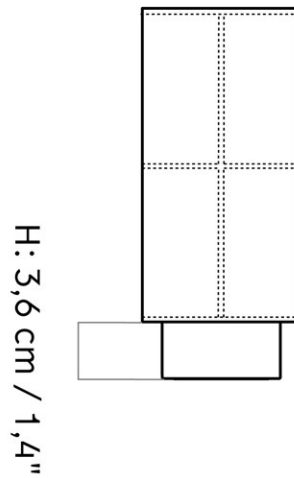

Audo

HASHIRA PORTABLE LAMP Designed by *Norm Architects*

TECHNICAL SPECIFICATIONS

DIMENSIONS	Product Height: 9.25 " Product Width: 3.94 " Product Depth: 3.94 " Product Diameter - Ø: 3.94 "	LIGHT SOURCE	1 x Replaceable LED 5 V Max 2.5 watt
NET WEIGHT	0.844 Lb	BATTERY LIFETIME	100% 11 hr 50% 16 hr 25% 45 hr
GROSS WEIGHT	1.585 Lb	INCLUDED BULB	1 x Replaceable LED 2.5 W 2700 K 60 lm CRI: Ra > 80 Dimmable: Yes Energy Rating: G Lifetime: 25000 hours
PACKAGING TYPE	Gift Box	DIMMER	
PACKAGING MEASUREMENTS	H x W x D 11.22 " x 5.63 " x 5.71 "	DIMMABLE	Yes
PRODUCTION PROCESS	Welded steel frame with a hand-made shade and sandblasted wood base.	DIMMER TYPE	3- step
		CORD	
		COLOUR	Black
		LENGTH	31.5 "
		CHARGING CABLE TYPE	USB cord with magnetic connector
		IP CLASSIFICATION	IP20
		PROTECTION CLASS	3