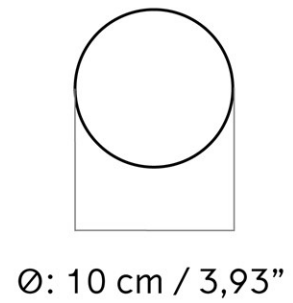

Audo

HASHIRA PORTABLE LAMP Designed by *Norm Architects*

TECHNICAL SPECIFICATIONS

DIMENSIONS	Product Height: 9.25 " Product Width: 3.94 " Product Depth: 3.94 " Product Diameter - Ø: 3.94 "	LIGHT SOURCE	1 x Replaceable LED 5 V Max 2.5 watt
NET WEIGHT	0.844 Lb	BATTERY LIFETIME	100% 11 hr 50% 16 hr 25% 45 hr
GROSS WEIGHT	1.585 Lb	INCLUDED BULB	1 x Replaceable LED 2.5 W 2700 K 60 lm CRI: Ra > 80 Dimmable: Yes Energy Rating: G Lifetime: 25000 hours
PACKAGING TYPE	Gift Box	DIMMER	
PACKAGING MEASUREMENTS	H x W x D 11.22 " x 5.63 " x 5.71 "	DIMMABLE	Yes
PRODUCTION PROCESS	Welded steel frame with a hand-made shade and sandblasted wood base.	DIMMER TYPE	3- step
		CORD	
		COLOUR	Black
		LENGTH	31.5 "
		CHARGING CABLE TYPE	USB cord with magnetic connector
		IP CLASSIFICATION	IP20
		PROTECTION CLASS	3