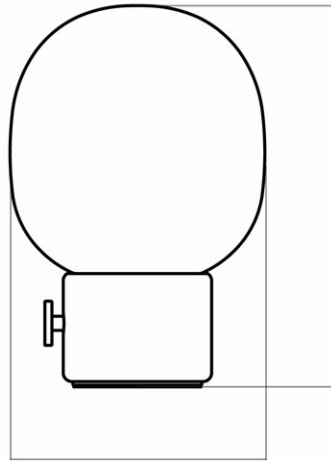

Audo

JWDA PORTABLE LAMP Designed by *Jonas Wagell*

DESCRIPTION The JWDA Portable Lamp is available in black, white, or green steel and is dimmable.

SKU	71222-001244	COUNTRY OF ORIGIN	China
EAN	5709262142736	MATERIALS	Brass, Steel, Glass, ABS, Powder Coated Steel
COUNTRY VERSION	EU / US / UK / CN	TESTS & CERTIFICATIONS	EMC CE Certified ETL certified
FINISH	Steel, Black	CO2e	25.24 Kg
DESIGNER	Jonas Wagell	WARRANTY	2 years (Download)
DESIGN YEAR	2021	CARE INSTRUCTIONS	Care instructions Finish
PRODUCT TYPE	Table Lamp - Portable		
ENVIRONMENT	Indoor		

Audo

W: 14,5 cm / 5,7"

D: 14,5 cm / 5,7"

H: 21,5 cm / 8,5"

JWDA PORTABLE LAMP Designed by *Jonas Wagell*

TECHNICAL SPECIFICATIONS

DIMENSIONS	Product Height: 11.42 " Product Width: 6.69 " Product Depth: 6.69 " Product Diameter - Ø: 6.69 "	LIGHT SOURCE	1 x G4 5 V Max 1.5 watt
NET WEIGHT	1.631 Lb	BATTERY LIFETIME	100% 7 hr 50% 13 hr 25% 18 hr
GROSS WEIGHT	2.094 Lb	INCLUDED BULB	1 x G4 1.5 W 2700 K 153 lm CRI: Ra > 80 Dimmable: Yes Energy Rating: F Lifetime: 30000 hours
PACKAGING TYPE	Gift Box	DIMMER	Yes
PACKAGING MEASUREMENTS	H x W x D 7.68 " x 7.48 " x 12.60 "	DIMMABLE	Yes
PRODUCTION PROCESS	Stamped steel base, with mouth blown glass shade and milled brass knob.	DIMMER TYPE	Rotary dimmer
		CORD	
		COLOUR	Black
		LENGTH	59.06 "
		CHARGING CABLE TYPE	USB cord with magnetic connector
		IP CLASSIFICATION	IP20
		PROTECTION CLASS	3