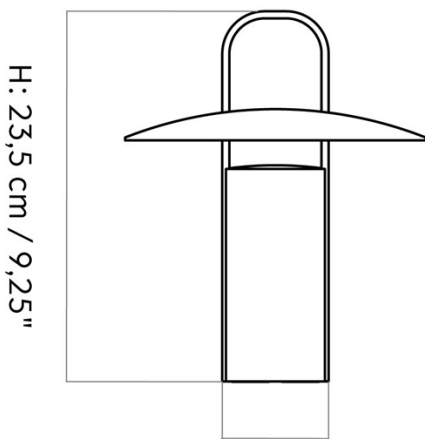

SKU	71224-001279	COUNTRY OF ORIGIN	China
EAN	5709262125142	MATERIALS	Aluminium, ABS
COUNTRY VERSION	EU / US / UK / CN	TESTS & CERTIFICATIONS	EMC CE Certified ETL certified
FINISH	Aluminium, Black	CO2e	79.86 Kg
DESIGNER	Daniel Schofield	WARRANTY	2 years (Download)
DESIGN YEAR	2022	CARE INSTRUCTIONS	Care instructions Finish
PRODUCT TYPE	Table Lamp - Portable		
ENVIRONMENT	Indoor,Outdoor		

Audo

Ø: 7,5 cm / 2,95"

H: 19,2 cm / 7,55"

Ø: 21,2 cm / 8,34"

RAY PORTABLE LAMP Designed by *Daniel Schofield*

TECHNICAL SPECIFICATIONS

DIMENSIONS	Product Height: 10.28 " Product Width: 8.66 " Product Depth: 8.66 " Product Diameter - Ø: 8.66 "	LIGHT SOURCE	1 x Replaceable LED 5 V Max 2.5 watt
NET WEIGHT	1.896 Lb	BATTERY LIFETIME	100% 11 hr 50% 16 hr 25% 45 hr
GROSS WEIGHT	3.691 Lb	INCLUDED BULB	1 x Replaceable LED 2.5 W 2750 K 85 lm CRI: Ra > 80 Dimmable: Yes Energy Rating: G Lifetime: 25000 hours
PACKAGING TYPE	Gift Box	DIMMER	Yes
PACKAGING MEASUREMENTS	H x W x D 12.44 " x 10.12 " x 10.04 "	DIMMABLE	Yes
PRODUCTION PROCESS	Spun aluminium shade with aluminium extruded body.	DIMMER TYPE	3- step
		CORD	
		COLOUR	Black
		LENGTH	31.5 "
		CHARGING CABLE TYPE	USB cord with magnetic connector
		IP CLASSIFICATION	IP 44
		PROTECTION CLASS	3