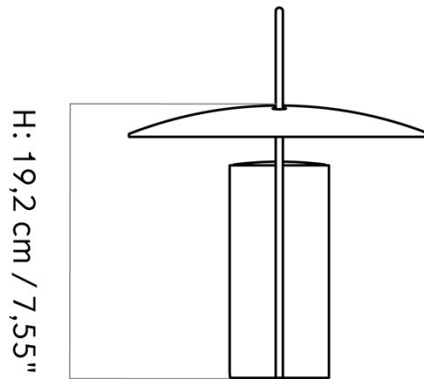

SKU	71224-001279	COUNTRY OF ORIGIN	China
EAN	5709262125142	MATERIALS	Aluminium, ABS
COUNTRY VERSION	EU / US / UK / CN	TESTS & CERTIFICATIONS	EMC CE Certified ETL certified
FINISH	Aluminium, Black	CO2e	79.86 Kg
DESIGNER	Daniel Schofield	WARRANTY	2 years (Download)
DESIGN YEAR	2022	CARE INSTRUCTIONS	Care instructions Finish
PRODUCT TYPE	Table Lamp - Portable		
ENVIRONMENT	Indoor,Outdoor		

Audo

Ø: 7,5 cm / 2,95"

H: 19,2 cm / 7,55"

Ø: 21,2 cm / 8,34"

RAY PORTABLE LAMP Designed by *Daniel Schofield*

TECHNICAL SPECIFICATIONS

DIMENSIONS	Product Height: 10.28 " Product Width: 8.66 " Product Depth: 8.66 " Product Diameter - Ø: 8.66 "	LIGHT SOURCE	1 x Replaceable LED 5 V Max 2.5 watt
NET WEIGHT	1.896 Lb	BATTERY LIFETIME	100% 11 hr 50% 16 hr 25% 45 hr
GROSS WEIGHT	3.691 Lb	INCLUDED BULB	1 x Replaceable LED 2.5 W 2750 K 85 lm CRI: Ra > 80 Dimmable: Yes Energy Rating: G Lifetime: 25000 hours
PACKAGING TYPE	Gift Box	DIMMER	Yes
PACKAGING MEASUREMENTS	H x W x D 12.44 " x 10.12 " x 10.04 "	DIMMABLE	Yes
PRODUCTION PROCESS	Spun aluminium shade with aluminium extruded body.	DIMMER TYPE	3- step
		CORD	
		COLOUR	Black
		LENGTH	31.5 "
		CHARGING CABLE TYPE	USB cord with magnetic connector
		IP CLASSIFICATION	IP 44
		PROTECTION CLASS	3