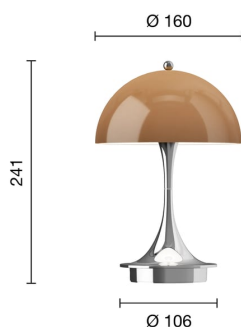

PANTHELLA PORTABLE LAMP THE ORIGINALS

Type:

Product:

Project:

Modified:

Original opal green, 5744613428, Designed by Verner Panton

Technical specifications

Materials

Shades: Injection moulded acrylic (PMMA).

Diffuser: Injection moulded opal polycarbonate.

Base and Housing: Injection molded ABS.

Finishes

Opal shades in Original Opal Blue Grey, Original Opal Red, Original Opal Orange, Original Opal Green, and Original Opal Brown

Mounting

USB-C to USB-C cord for standard USB adapter.

Touch switch on top nut.

Light indicator under base when charging.

Step dimming function.

Power off: Medium press.

Lock/Unlock: Long press.

Battery: Rechargeable and replaceable. For mounting instructions, see download section on the product detail page.

Variant Options

For particular variant options, please check our online Product Variants Configurator on the product detail page.

PANTHELLA PORTABLE LAMP THE ORIGINALS

Original opal green, 5744613428, Designed by Verner Panton