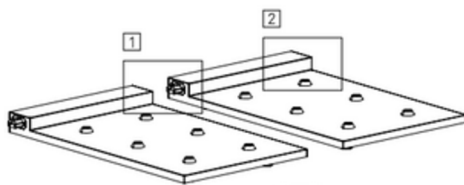

6 Lamp Multi-Contact Charging Platform | LD0350RP

for Poldina, Poldina Mini, Pina, Swap, Swap Mini, PushUp, Home, Crystal, Damina, Angelina

30W

INPUT: AC100-240V | 50-60Hz

OUTPUT: 9 V max 6A

Multi-contact charging base (6 ports) modular up to 10 platforms (to charge a maximum of 60 lamps at once). Particularly suitable for professional use.

14.6" x 20" x 2.3"

Modular up to 10 platforms

**DESIGNED IN ITALY BY ZAFFERANO SRL, MADE IN PRC,
DISTRIBUTED BY ZAFFERANO AMERICA**

Zafferano America - 301 Penhorn Avenue, Unit 5
Secaucus, NJ 07094

www.zafferanoamerica.com
orders@zafferanoamerica.com
888-744-5277