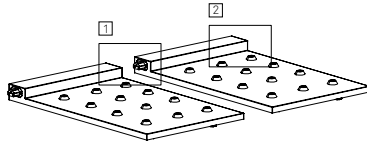

Modular up to 10 decks (60 lamps) charging base: it can be connected in sequence to simultaneously charge multiple sets of lamps. Particularly suitable for professional use.

Modular up to 10 platforms

LD0490RP

12-Lamp Multi-Contact Charging Platform

Poldina Micro only

14.6" x 20" x 2.3"

60W
INPUT: AC 100-240V | 50-60Hz
OUTPUT: 5 V max 12A

Modular up to 5 decks (60 lamps) charging base: it can be connected in sequence to simultaneously charge multiple sets of lamps. Particularly suitable for professional use.