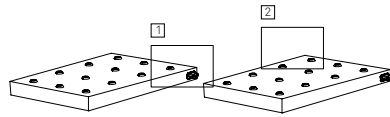

Modular up to 5 platforms