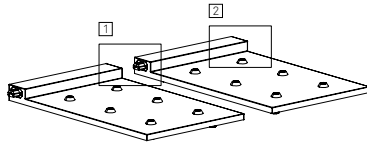

LD0350RP

6-Lamp Multi-Contact Charging Platform

Sister Light Wi-Fi, Poldina, Poldina Mini, Pina, Swap, Swap Mini, Push-up, Home, Crystal, Damina, Angelina

14.6" x 20" x 2.3"

30W
INPUT: AC 100-240V | 50-60Hz
OUTPUT: 5 V max 6A

Modular up to 10 decks (60 lamps) charging base: it can be connected in sequence to simultaneously charge multiple sets of lamps. Particularly suitable for professional use.

Modular up to 10 platforms

LD0490RP