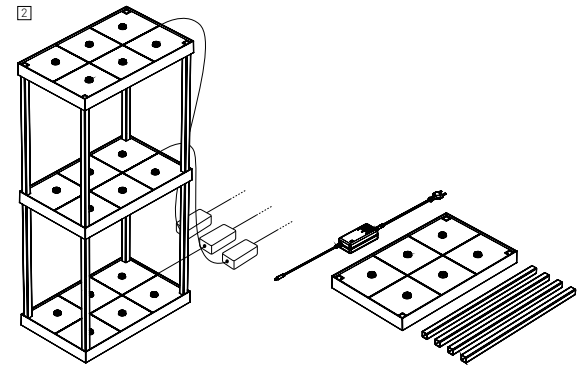

Modular up to 5 platforms

LD0870RP

6-Lamp Multi-Contact Charging Platform

Amelie, Theta, Olivia, Olivia Mini, Olivia Micro, Ofelia, Ofelia Micro

11.4" x 18.5" x 1.5"

45W
INPUT: AC 100-240V | 50-60Hz
OUTPUT: 9 V max 5A

Modular multi-contact (max 6 slots) charging base: it can be stacked (up to max 3 levels) to simultaneously charge multiple sets of lamps. Particularly suitable for professional use.

Stackable up to 3 levels.