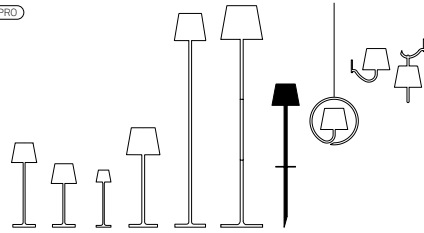

Components included

- Contact charging base
- Plug
- Stem (3 pcs.)

Finishes

- LD0360B3**
White
- LD0360R3**
Rust
- LD0360N3**
Dark Gray
- LD0360S3**
Sand
- LD0360D3**
Black

Poldina Magnetic ^{PRO}

Garden Lamp