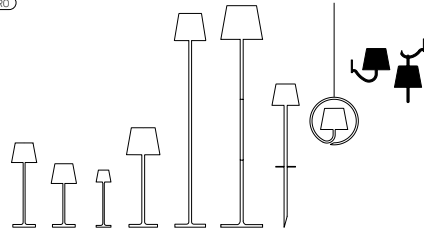

Wall Lamp

Technical data

LED TOUCH DIMMER

2200-2700-3000 K | CRI>80
234-251-256 lm | 2.2 W | IP54
5 V max 1 A

Powder-coated die-cast aluminum body
Polycarbonate diffuser
Suitable for outdoor use (IP54 Rated)
Battery lasts about 10 h at full power
Charging time approximately 6 h
Rechargeable and replaceable Lithium-Ion battery pack
The magnetic head can be removed from the stem to allow for convenient charging