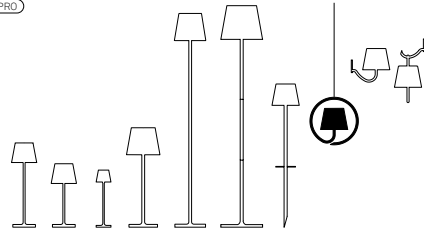

Poldina Magnetic ^{PRO}

Suspension Lamp

Technical data

LED TOUCH DIMMER

2200-2700-3000 K | CRI>80
234-251-256 lm | 2.2 W | IP54
5 V max 1 A

- Powder-coated die-cast aluminum body
- Polycarbonate diffuser
- Suitable for outdoor use (IP54 Rated)
- Battery lasts about 10 h at full power
- Charging time approximately 6 h
- Rechargeable and replaceable Lithium-Ion battery pack
- The magnetic head can be removed from the ring to allow for convenient charging