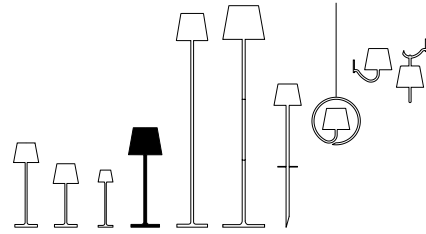

Poldina ^{PRO}

L Desk Lamp

Technical data

LED TOUCH DIMMER

2200-2700-3000 K | CRI>80
479- 540-550 lm | 5.5 W | IP54
50-60 Hz | 5 V max 1A

Powder-coated die-cast aluminum body
Polycarbonate diffuser
Suitable for outdoor use (IP54 Rated)
Battery lasts about 11 h at full power
Charging time approximately 11 h
Rechargeable and replaceable Lithium-Ion battery pack

6.5" x 19.6"

5.3" x 5.3"

Components included

Contact charging base
Plug