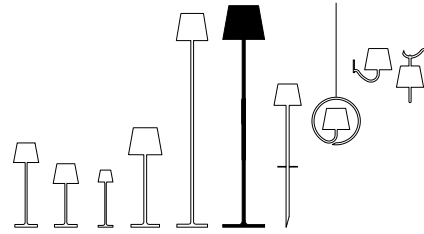

Components included

- Contact charging base
- Plug
- Stem (3 pcs.)

Finishes

LD0390B4 White
LD0390R4 Rust
LD0390N4 Dark Gray
LD0390S4 Sand
LD0390D4 Black

Poldina ^{PRD}

XXL Floor Lamp

Technical data

LED TOUCH DIMMER
 2700-3000 K | CRI>80
 470-500 lm | 6.5 W | IP54
 50-60 Hz | 5 V max 1A