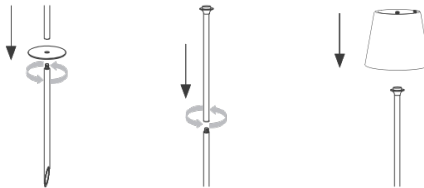

Technical data

LED TOUCH DIMMER
2200-2700-3000 K | CRI>80
234-251-256 lm | 2.2 W | IP54
5 V max 1 A

Powder-coated die-cast aluminum body
Polycarbonate diffuser
Suitable for outdoor use (IP54 Rated)
Battery lasts about 10 h at full power
Charging time approximately 6 h
Rechargeable and replaceable Lithium-Ion battery pack
The magnetic head can be removed from the stem to allow for convenient charging
For optimum stability of the lamp, we recommend a maximum of three stems. There is no guarantee when using more than 3 stems.

Components included

- (1) Disc
- (1) Top stem, (1) Stem Extensions
- (1) Garden Extension
- Assembly Kit
- Contact charging base
- Plug not included