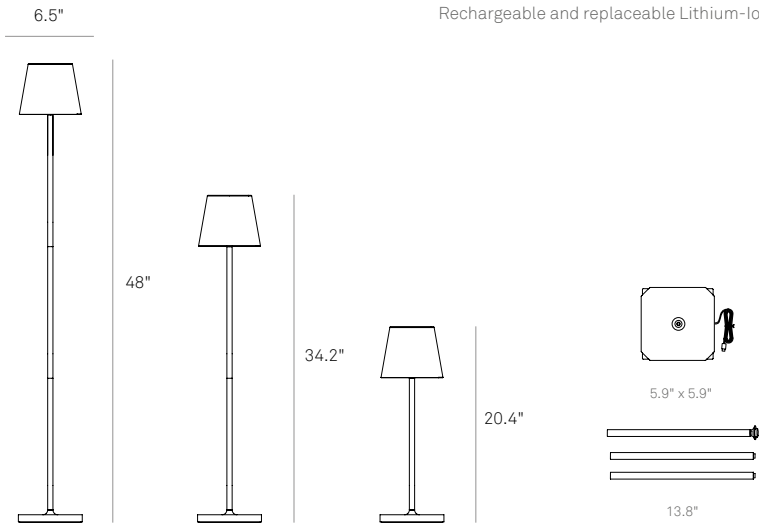

Technical data

LED TOUCH DIMMER

2200-2700-3000 K | CRI>80
479- 540-550 lm | 5.5 W | IP54
50-60 Hz | 5 V max 1A

- Powder-coated die-cast aluminum body
- Polycarbonate diffuser
- Suitable for outdoor use (IP54 Rated)
- Battery lasts about 11 h at full power
- Charging time approximately 11 h
- Rechargeable and replaceable Lithium-Ion battery pack

Components included

- Contact charging base
- Plug
- Stem (3 pcs.)