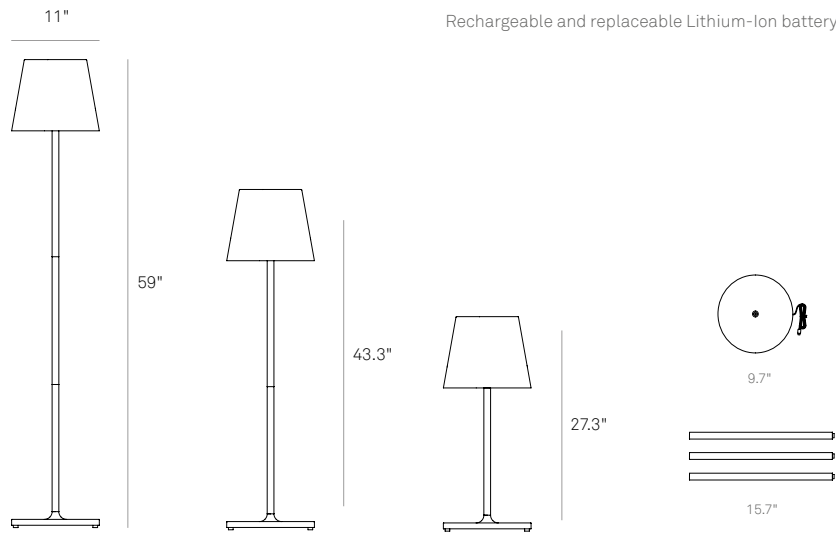

Technical data

LED TOUCH DIMMER
2700-3000 K | CRI>80
470-500 lm | 6.5 W | IP54
50-60 Hz | 5 V max 1A

- Powder-coated die-cast aluminum body
- Polycarbonate diffuser
- Suitable for outdoor use (IP54 Rated)
- Battery lasts about 15 h at full power
- Charging time approximately 20 h
- Rechargeable and replaceable Lithium-Ion battery pack

Components included

- Contact charging base
- Plug
- Stem (3 pcs.)