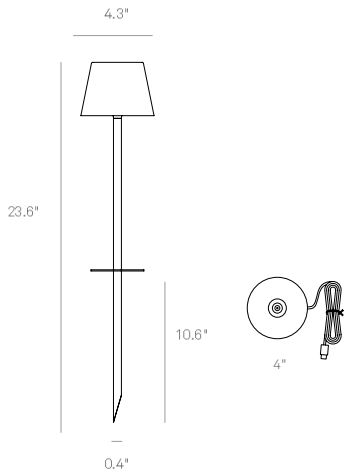

Technical data

LED TOUCH DIMMER
2200-2700-3000 K | CRI>80
234-251-256 lm | 2.2 W | IP54
5 V max 1 A

Powder-coated die-cast aluminum body
Polycarbonate diffuser
Suitable for outdoor use (IP54 Rated)
Battery lasts about 10 h at full power
Charging time approximately 6 h
Rechargeable and replaceable Lithium-Ion battery pack
The magnetic head can be removed from the stem to allow for convenient charging
For optimum stability of the lamp, we recommend a maximum of three stems. There is no guarantee when using more than 3 stems.

Components included

- (1) Disc
- (1) Top stem, (1) Stem Extensions
- (1) Garden Extension
- Assembly Kit
- Contact charging base
- Plug not included