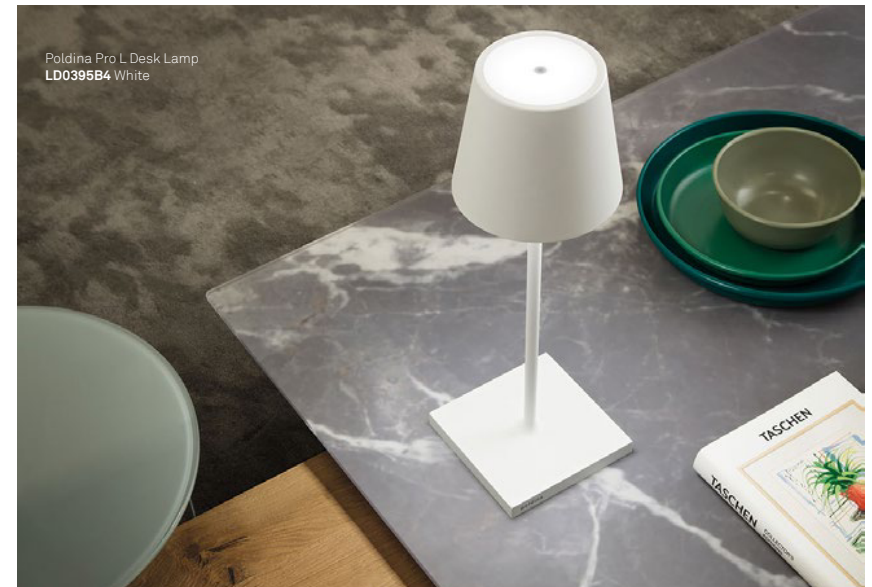

Poldina Pro L Desk Lamp
LD0395B4 White