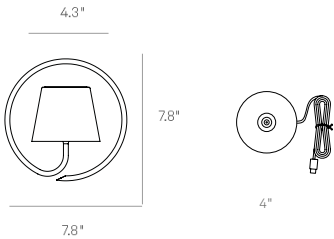

2200-2700-3000 K | CRI>80
234-251-256 lm | 2.2 W | IP54
5 V max 1 A

- Powder-coated die-cast aluminum body
- Polycarbonate diffuser
- Suitable for outdoor use (IP54 Rated)
- Battery lasts about 10 h at full power
- Charging time approximately 6 h
- Rechargeable and replaceable Lithium-Ion battery pack
- The magnetic head can be removed from the ring to allow for convenient charging