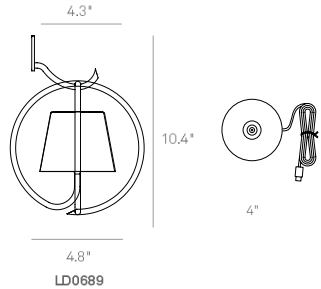

Wall Lamp

Technical data

LED TOUCH DIMMER

2200-2700-3000 K | CRI>80
234-251-256 lm | 2.2 W | IP54
5 V max 1 A

Powder-coated die-cast aluminum body
Polycarbonate diffuser
Suitable for outdoor use (IP54 Rated)
Battery lasts about 10 h at full power
Charging time approximately 6 h
Rechargeable and replaceable Lithium-Ion battery pack
The magnetic head can be removed from the stem to allow for convenient charging