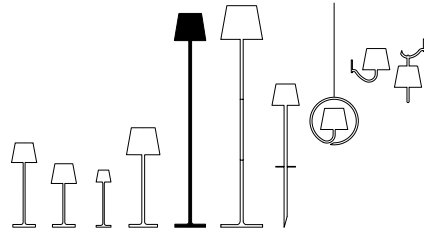

LD0395S4
Sand

LD0395D4
Black

Poldina Pro L Desk Lamp
LD0395B4 White

Poldina ^{PRD}

L Floor Lamp

Technical data

LED TOUCH DIMMER

2200-2700-3000 K | CRI>80
 479- 540-550 lm | 5.5 W | IP54
 50-60 Hz | 5 V max 1A