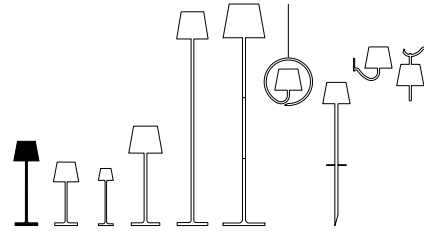

Poldina^{PRO}

Table Lamp + Lido Shade

Technical data

LED TOUCH DIMMER
 2200-2700-3000 K | CRI>80
 234-251-256 lm | 2.2 W | IP65
 50-60 Hz | 5 V max 1A

Powder-coated die-cast aluminum body
 Polycarbonate diffuser
 Suitable for outdoor use (IP65 Rated)
 Battery lasts about 12 h at full power
 Charging time approximately 6-7 h
 Rechargeable and replaceable Lithium-Ion battery pack