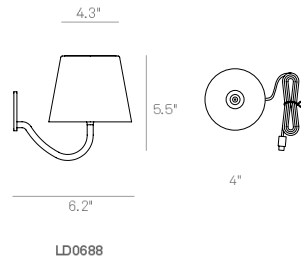

Wall Lamp

Technical data

LED TOUCH DIMMER

2200-2700-3000 K | CRI>80
234-251-256 lm | 2.2 W | IP54
5 V max 1 A

Powder-coated die-cast aluminum body
Polycarbonate diffuser
Suitable for outdoor use (IP54 Rated)
Battery lasts about 10 h at full power
Charging time approximately 6 h
Rechargeable and replaceable Lithium-Ion battery pack
The magnetic head can be removed from the stem to allow for convenient charging