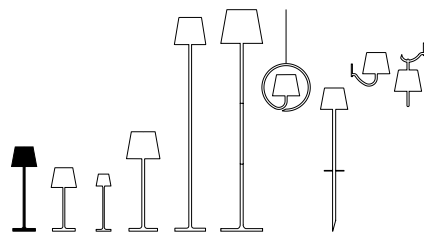

Table Lamp

Technical data

LED TOUCH DIMMER

2200-2700-3000 K | CRI>80
 234-251-256 lm | 2.2 W | IP65
 50-60 Hz | 5 V max 1A

Powder-coated die-cast aluminum body
 Polycarbonate diffuser
 Suitable for outdoor use (IP65 Rated)
 Battery lasts about 12 h at full power
 Charging time approximately 6-7 h
 Rechargeable and replaceable Lithium-Ion battery pack