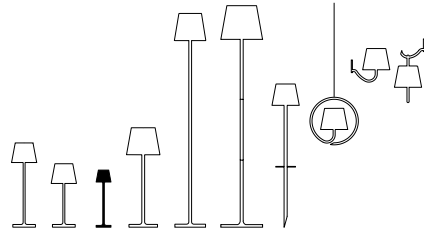

POLDINA

Poldina^{PRO}

Micro Table Lamp

Technical data

LED TOUCH DIMMER

2200-2700-3000 K | CRI>80
124-128-142 lm | 1.8 W | IP65
5 V max 1 A

- Powder-coated die-cast aluminum body
- Polycarbonate diffuser
- Suitable for outdoor use (IP65 Rated)
- Battery lasts about 7-8 h at full power
- Charging time approximately 3-4 h
- Rechargeable and replaceable Lithium-Ion battery pack